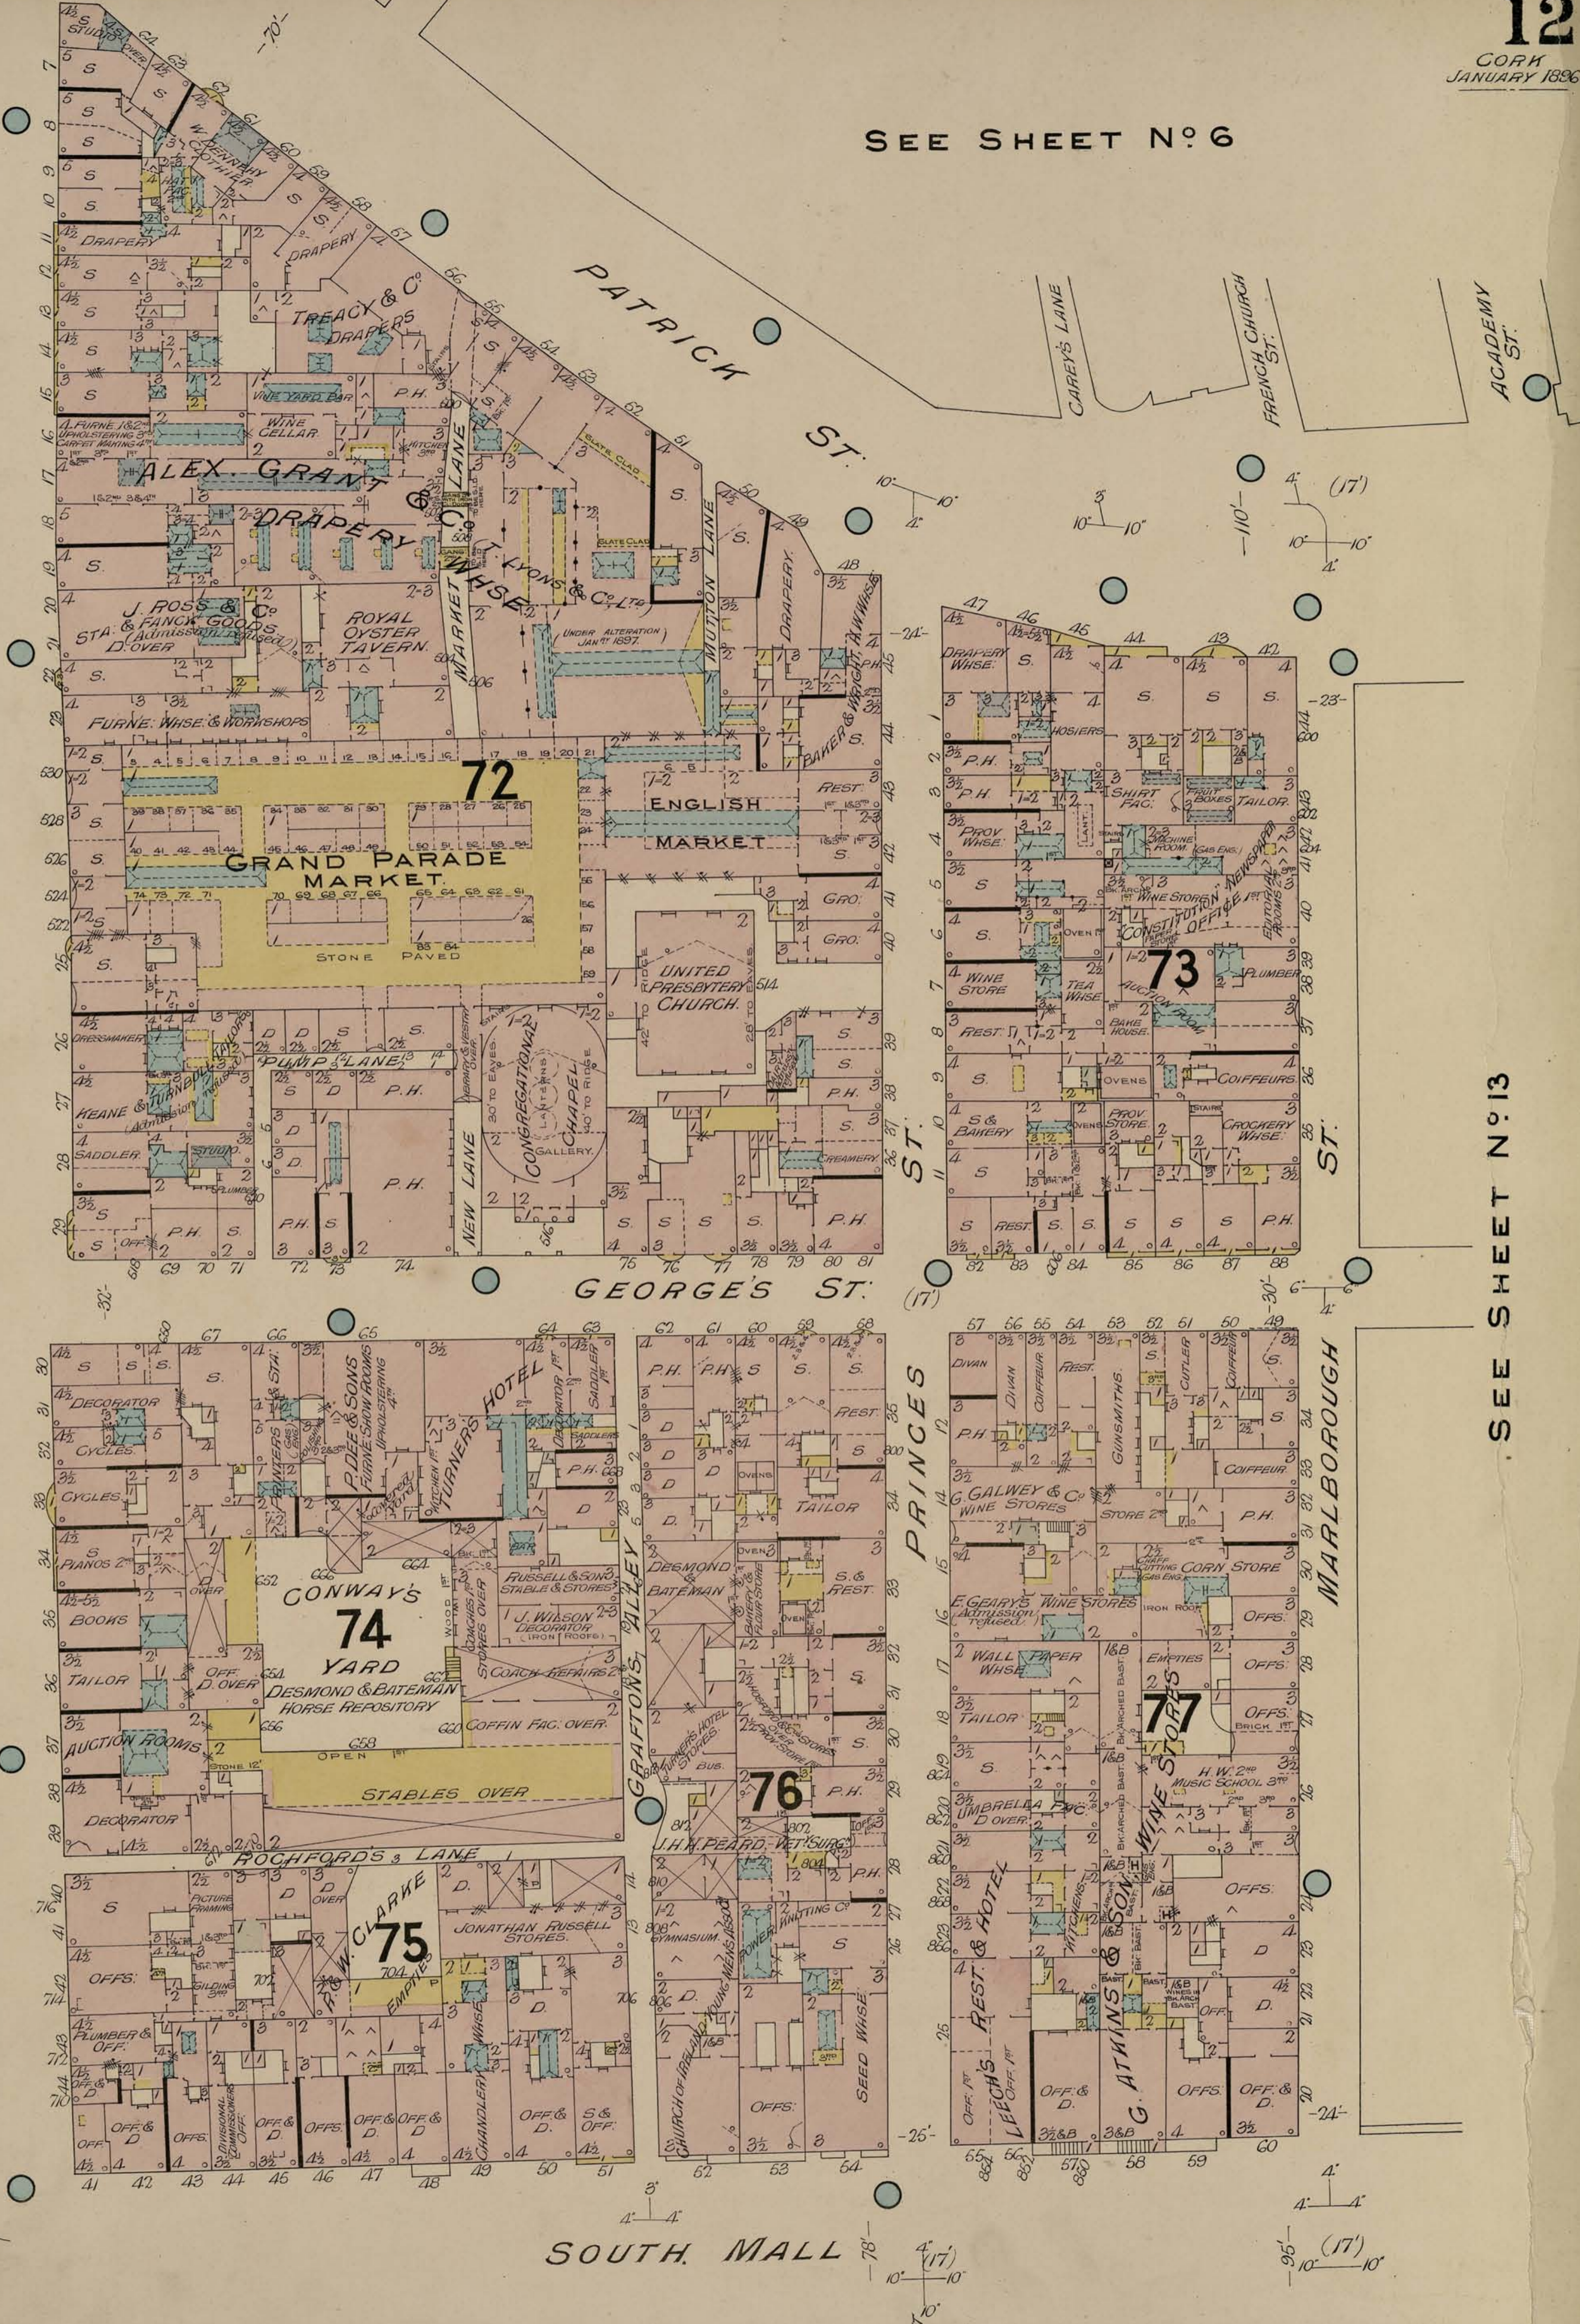

SEE SHEET N^o 5
BRUNSWICK ST.

SEE SHEET N^o 6

GREAT GEORGE'S ST.

SEE SHEET N^o 11

SEE SHEET N^o 13

TUCKEY ST.

GRAND PARADE

PARADE

(17)

RIVER LEE (SOUTH CHANNEL)
ENT. STA. HALL

SEE SHEET N^o 14

SCALE - 40 FEET - INCH.

PARLIAMENT ST.

(17)