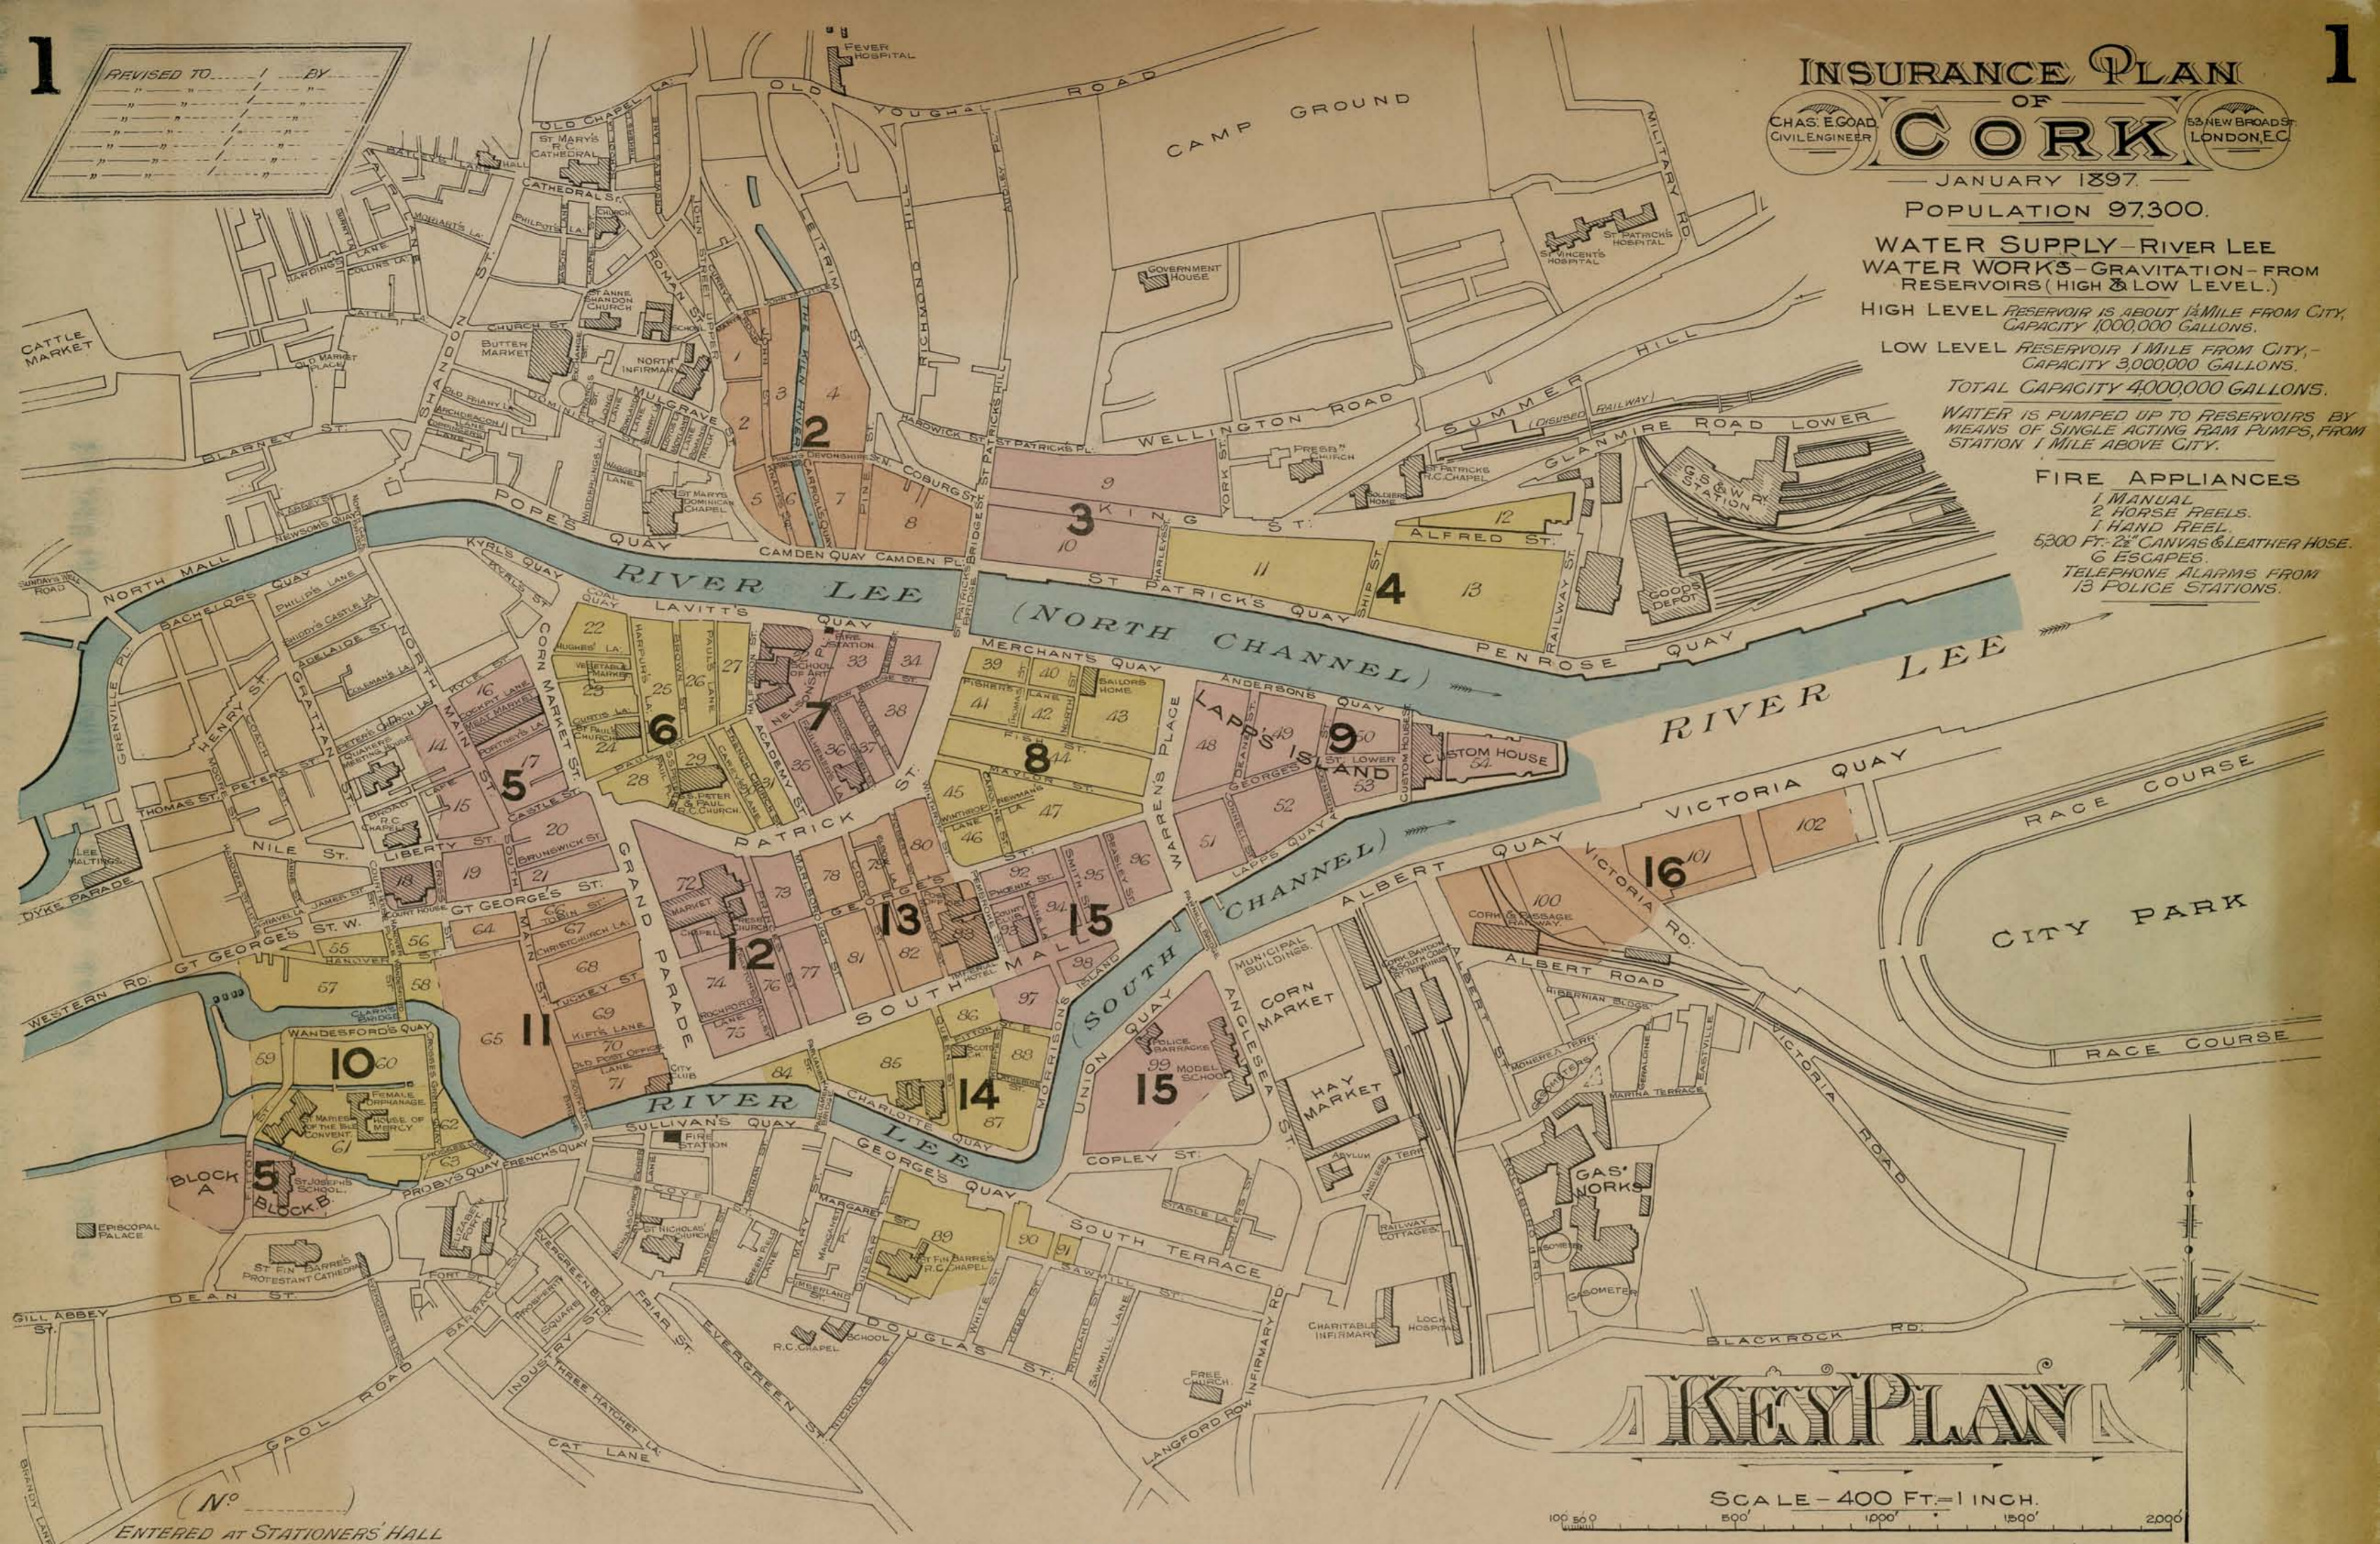

WATER SUPPLY - RIVER LEE. WATER WORKS - GRAVITATION - FROM RESERVOIRS (HIGH & LOW LEVEL.) HIGH LEVEL RESERVOIR IS ABOUT 1/2 MILE FROM CITY, CAPACITY 1,000,000 GALLONS. LOW LEVEL RESERVOIR 1 MILE FROM CITY, CAPACITY 3,000,000 GALLONS. TOTAL CAPACITY 4,000,000 GALLONS.

WATER IS PUMPED UP TO RESERVOIRS BY MEANS OF SINGLE ACTING RAM PUMPS, FROM STATION 1 MILE ABOVE CITY.

FIRE APPLIANCES 1 MANUAL 2 HORSE REELS 1 HAND REEL 5300 FT. 2 1/2" CANVAS & LEATHER HOSE 6 ESCAPES TELEPHONE ALARMS FROM 13 POLICE STATIONS.

KEY PLAN

SCALE - 400 FT. = 1 INCH.

INDEX.

STREETS.

Table listing streets under various letters (A, B, C, D, E, F, G, H, J, K, L, M, N, O, P, R). Includes streets like Academy St., Albert St., North Mall, etc.

Table listing streets under letters H, J, K, L, M, N, O, P, R. Includes streets like Half Moon St., John St., Kempt St., etc.

Table listing streets under letters S, T, U, V, W, Y. Includes streets like St. Dominicks Terrace, South Mall, Union Quay, etc.

Table listing streets under letters S, T, U, V, W, Y. Includes streets like St. Patrick's Hill, South Mall, Union Quay, etc.

Table listing streets under letters S, T, U, V, W, Y. Includes streets like St. Patrick's Hill, South Mall, Union Quay, etc.

Table listing streets under letters S, T, U, V, W, Y. Includes streets like St. Patrick's Hill, South Mall, Union Quay, etc.

Table listing streets under letters S, T, U, V, W, Y. Includes streets like St. Patrick's Hill, South Mall, Union Quay, etc.

SPECIALS.

BUILDINGS.

Table listing buildings under various letters (A, B, C, D, E, F, G, H, J, K, L, M, N, O, P, R). Includes buildings like Arcade, Bank of Ireland, etc.

Table listing buildings under various letters (A, B, C, D, E, F, G, H, J, K, L, M, N, O, P, R). Includes buildings like Arcade, Bank of Ireland, etc.

Table listing buildings under various letters (A, B, C, D, E, F, G, H, J, K, L, M, N, O, P, R). Includes buildings like Arcade, Bank of Ireland, etc.

Table listing buildings under various letters (A, B, C, D, E, F, G, H, J, K, L, M, N, O, P, R). Includes buildings like Arcade, Bank of Ireland, etc.

Table listing buildings under various letters (A, B, C, D, E, F, G, H, J, K, L, M, N, O, P, R). Includes buildings like Arcade, Bank of Ireland, etc.

CLUBS AND INSTITUTES.

Table listing clubs and institutes with their respective block sheets.

COLLEGES AND SCHOOLS.

Table listing colleges and schools with their respective block sheets.

HALLS, THEATRES.

Table listing halls and theatres with their respective block sheets.

HIVE IRON WORKS.

Table listing Hive Iron Works with their respective block sheets.

HOTELS.

Table listing hotels with their respective block sheets.

ASYLUMS, HOSPITALS, &c.

Table listing asylums, hospitals, and other institutions with their respective block sheets.

BANKS.

Table listing banks with their respective block sheets.

BONDED WAREHOUSES.

Table listing bonded warehouses with their respective block sheets.

CHURCHES AND CHAPELS.

Table listing churches and chapels with their respective block sheets.

PROBATE COURT.

Table listing Probate Court with their respective block sheets.

ST. PATRICK'S CATHEDRAL.

Table listing St. Patrick's Cathedral with their respective block sheets.

ST. PATRICK'S CHURCH.

Table listing St. Patrick's Church with their respective block sheets.

ST. PATRICK'S CHURCH.

Table listing St. Patrick's Church with their respective block sheets.

ST. PATRICK'S CHURCH.

Table listing St. Patrick's Church with their respective block sheets.

ST. PATRICK'S CHURCH.