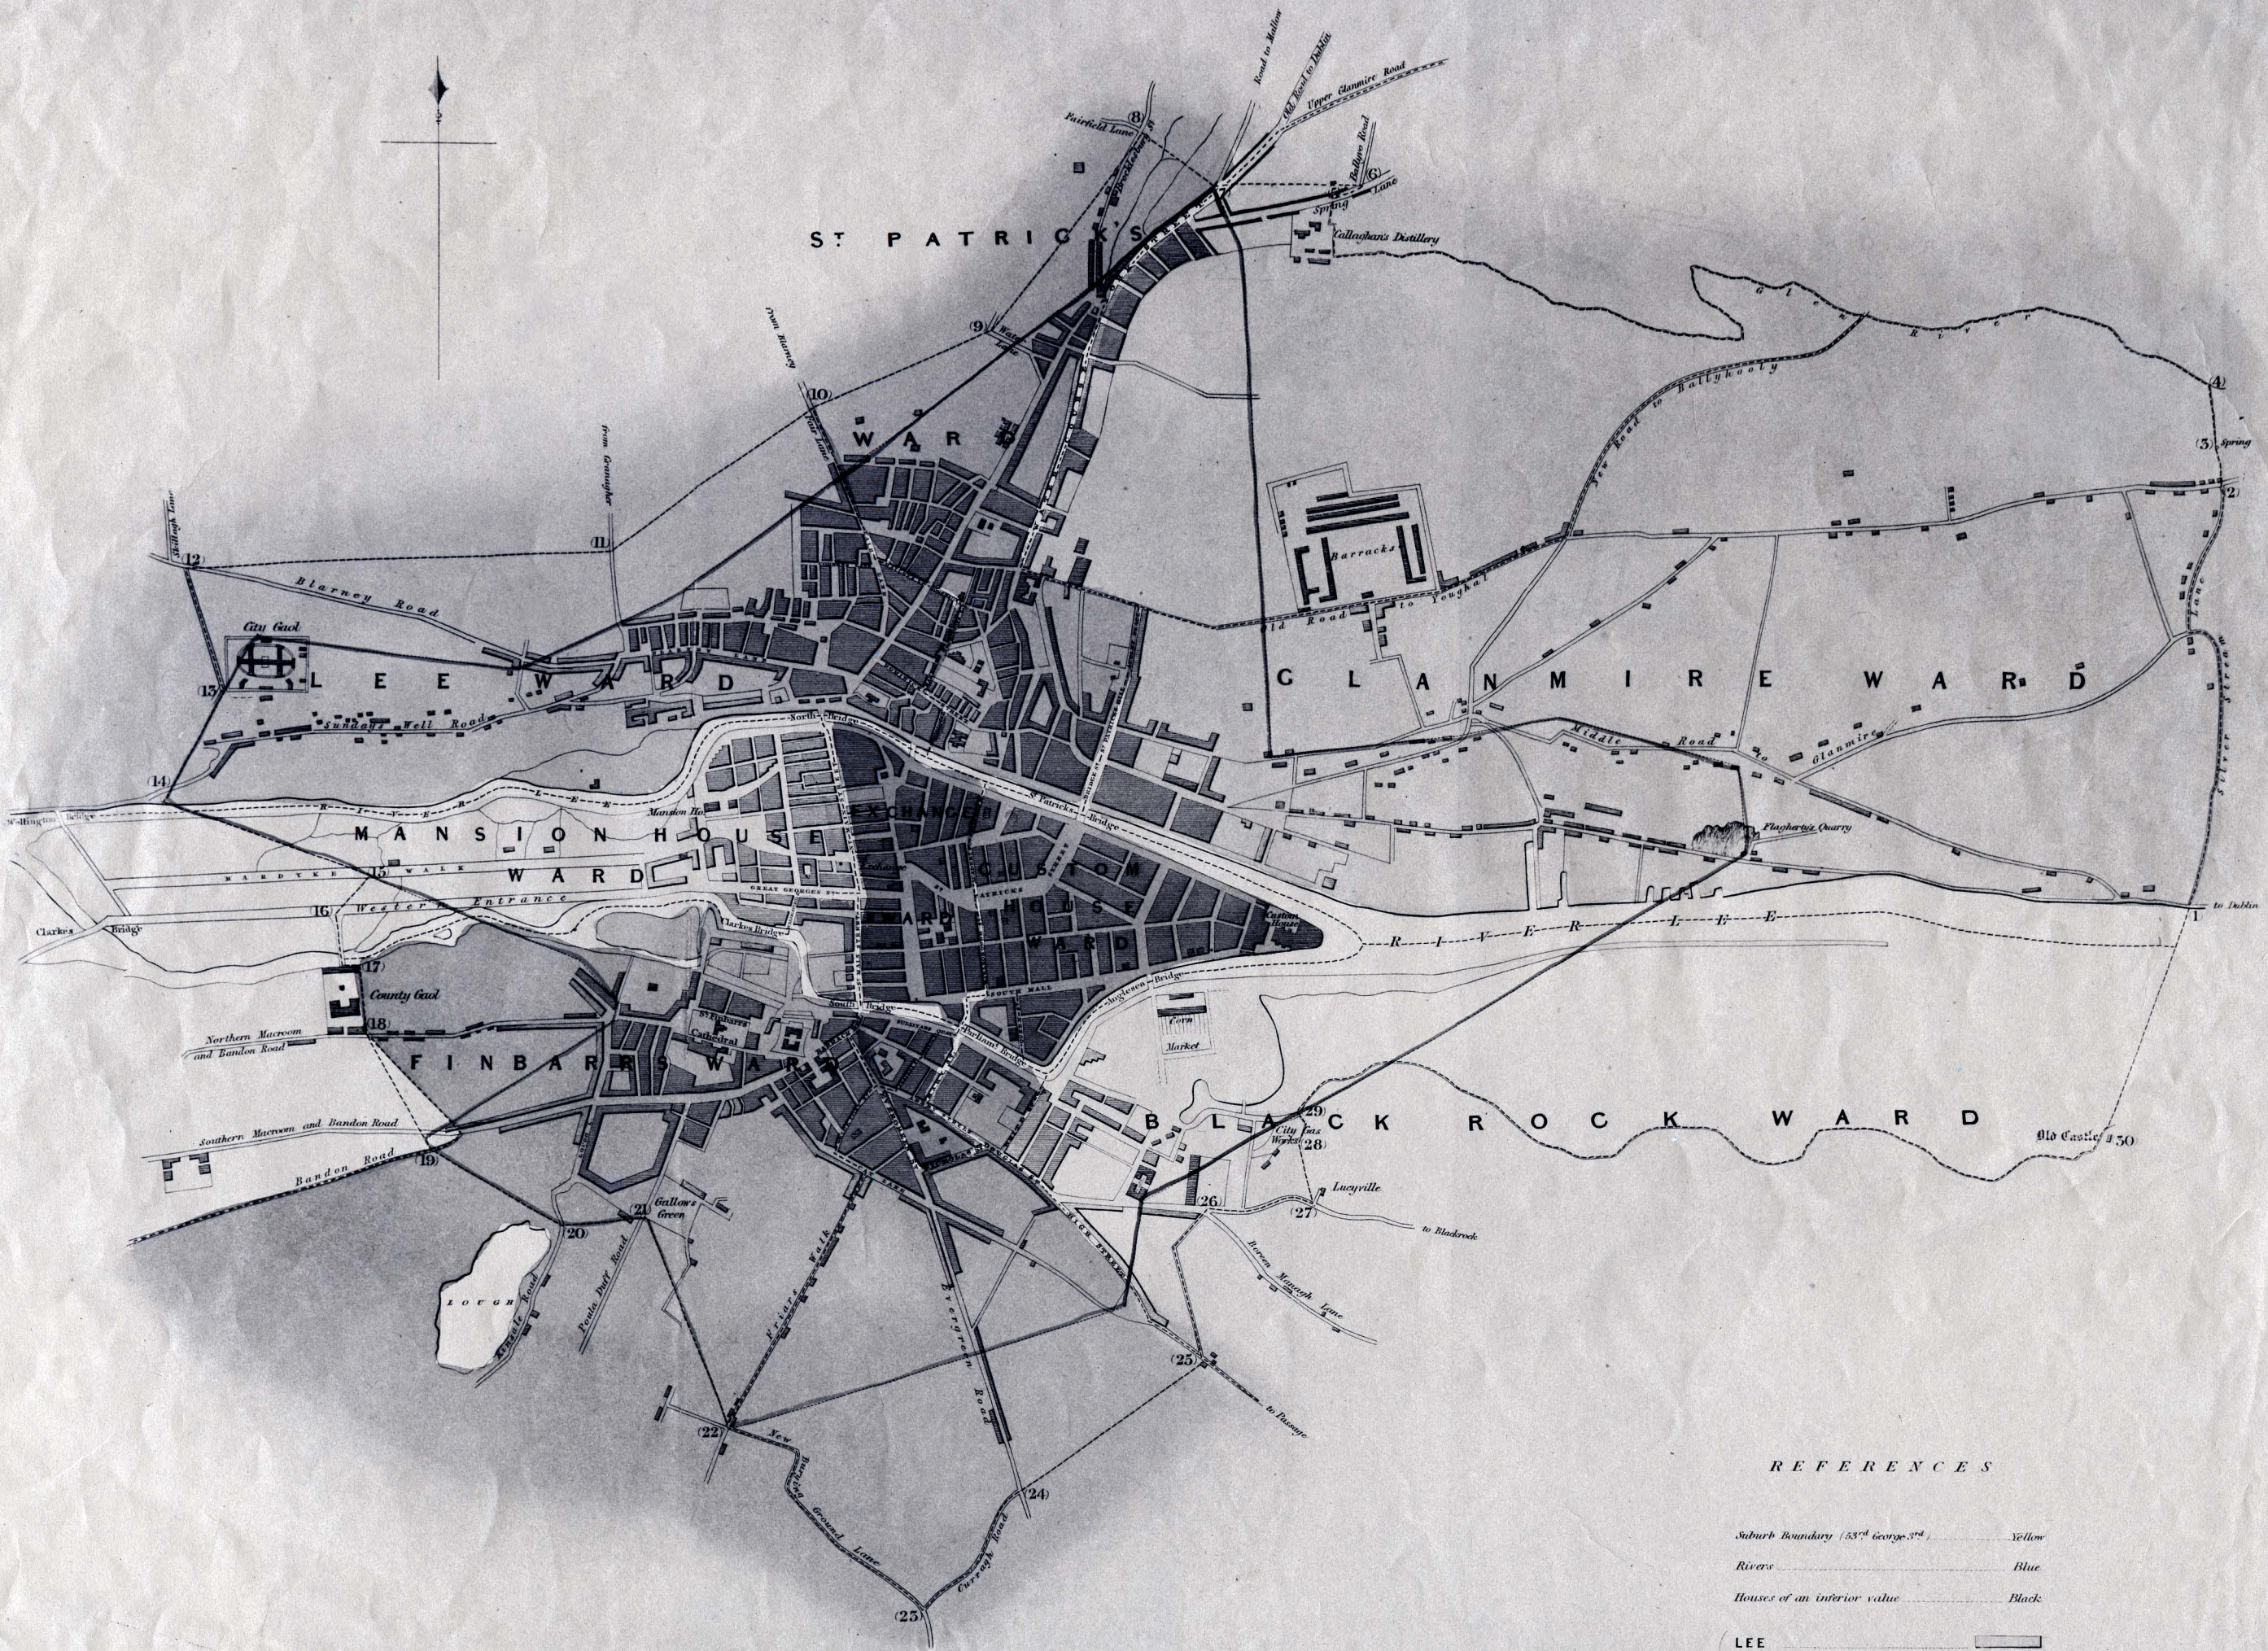

CORK

From Local Survey

REFERENCES

- Suburb Boundary (53rd George 3rd) Yellow
- Rivers Blue
- Houses of an inferior value Black

| WARDS | Color |
|---------------|------------|
| LEE | White |
| ST PATRICK'S | Light Grey |
| GLANMIRE | Light Grey |
| BLACK ROCK | Light Grey |
| FINBARR'S | Light Grey |
| MANSION HOUSE | Light Grey |
| EXCHANGE | Light Grey |
| CUSTOM HOUSE | Light Grey |

Scale - Four Inches to One Statute Mile

Drawn by C. Dalmer

Engraved by J. Diers

Thos. A. Sarsom Lieut R. Eng^r